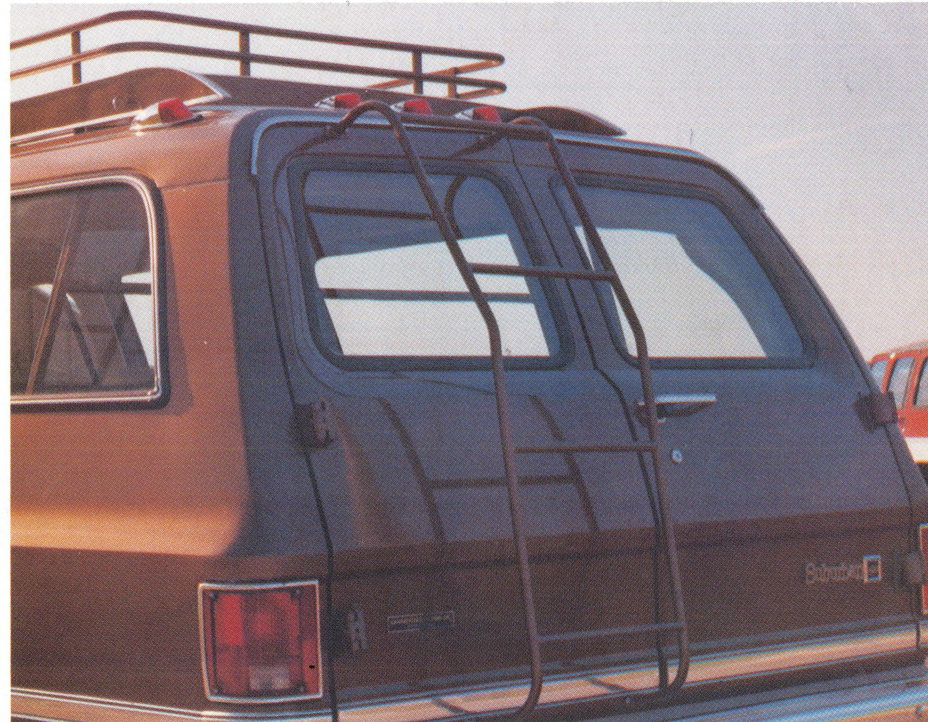

GENERAL MOTORS SUBURBAN  
BY  
ARMBRUSTER/STAGEWAY

***From Armbruster/Stageway, the world's oldest and largest manufacturer of custom multi-passenger vehicles, comes low-cost, dependable transportation with warranty service available from your General Motors dealer.***

- 67½" stretch
- Four doors-additional seating
- All matching interior trim
- All matching exterior trim
- Luggage rack
- Ladder with step plates
- Tarp
- Marker lights
- Seat belts
- Cluster roof lights
- Six door lights
- Dash warning light
- Heavy duty jack
- Underseat heater (3rd seat)